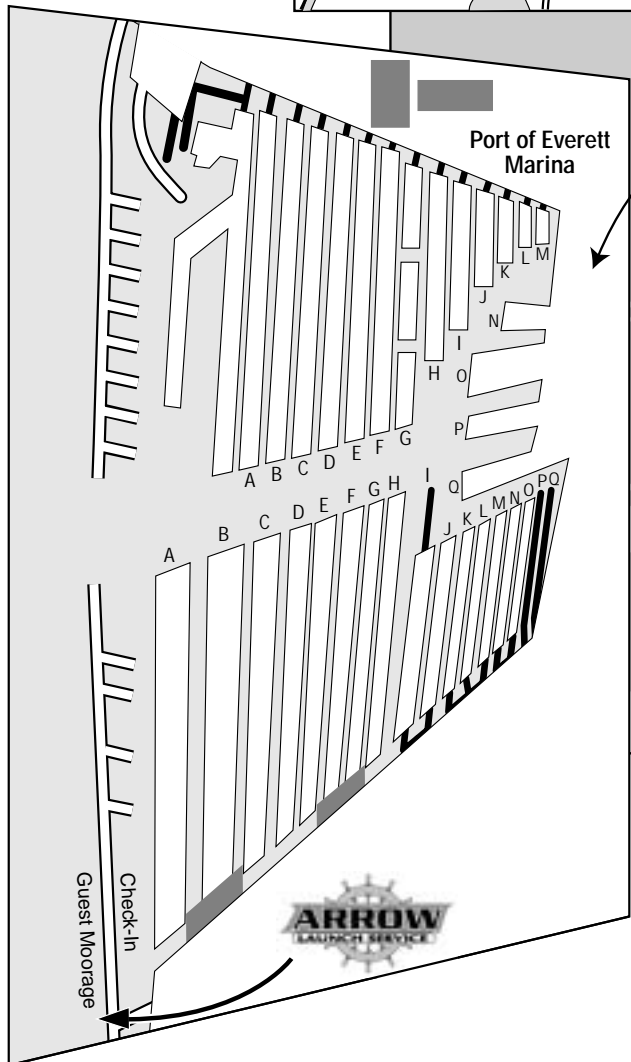

Everett Passenger Terminal

Port of Everett Marina
 1720 W. Marine View Dr.
 Everett, WA
 98201-2087 US

ARROW LAUNCH SERVICES, INC.
 P.O. Box 2376
 Port Angeles, WA 98362
 (360) 457-1544
 Fax (360) 457-1552

DIRECTIONS (from Seattle):

- Take **PACIFIC AVENUE EXIT (EXIT 193)** towards City Center
- Turn **LEFT** onto **PACIFIC AVENUE**
- Turn **RIGHT** onto **MAPLE STEET**
- Turn **LEFT** onto **EVERETT AVENUE**
- Turn **RIGHT** onto **W. MARINE VIEW DR.**