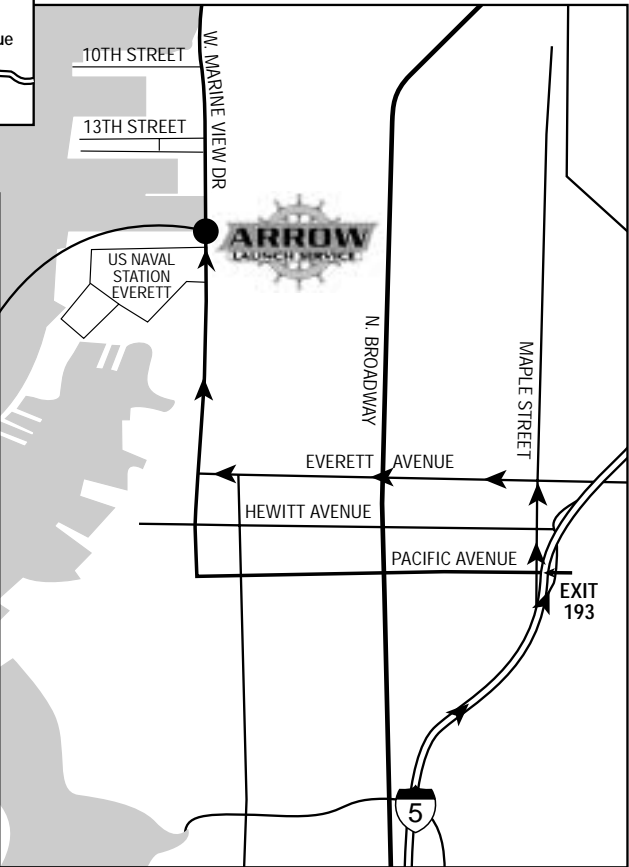

Everett Passenger Terminal

Port of Everett Marina
 1720 W. Marine View Dr.
 Everett, WA
 98201-2087 US

ARROW LAUNCH SERVICES, INC.
 P.O. Box 2376
 Port Angeles, WA 98362
 (360) 457-1544
 Fax (360) 457-1552

DIRECTIONS (from Seattle):

- Take **PACIFIC AVENUE EXIT (EXIT 193)** towards City Center
- Turn **LEFT** onto **PACIFIC AVENUE**
- Turn **RIGHT** onto **MAPLE STEET**
- Turn **LEFT** onto **EVERETT AVENUE**
- Turn **RIGHT** onto **W. MARINE VIEW DR.**