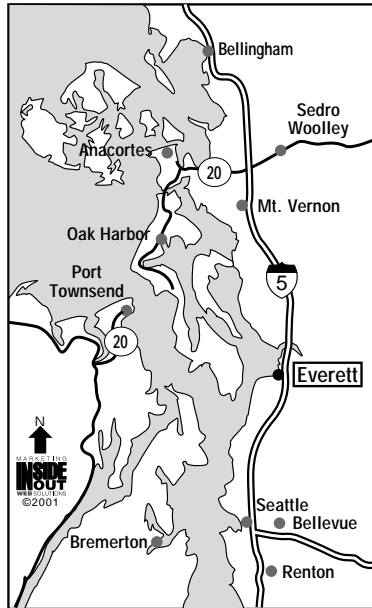

Everett Passenger Terminal

Port of Everett Marina
 1720 W. Marine View Dr.
 Everett, WA
 98201-2087 US

ARROW LAUNCH SERVICES, INC.
 P.O. Box 2376
 Port Angeles, WA 98362
 (360) 457-1544
 Fax (360) 457-1552

DIRECTIONS (from Seattle):

- Take **PACIFIC AVENUE EXIT (EXIT 193)** towards City Center
- Turn **LEFT** onto **PACIFIC AVENUE**
- Turn **RIGHT** onto **MAPLE STEET**
- Turn **LEFT** onto **EVERETT AVENUE**
- Turn **RIGHT** onto **W. MARINE VIEW DR.**